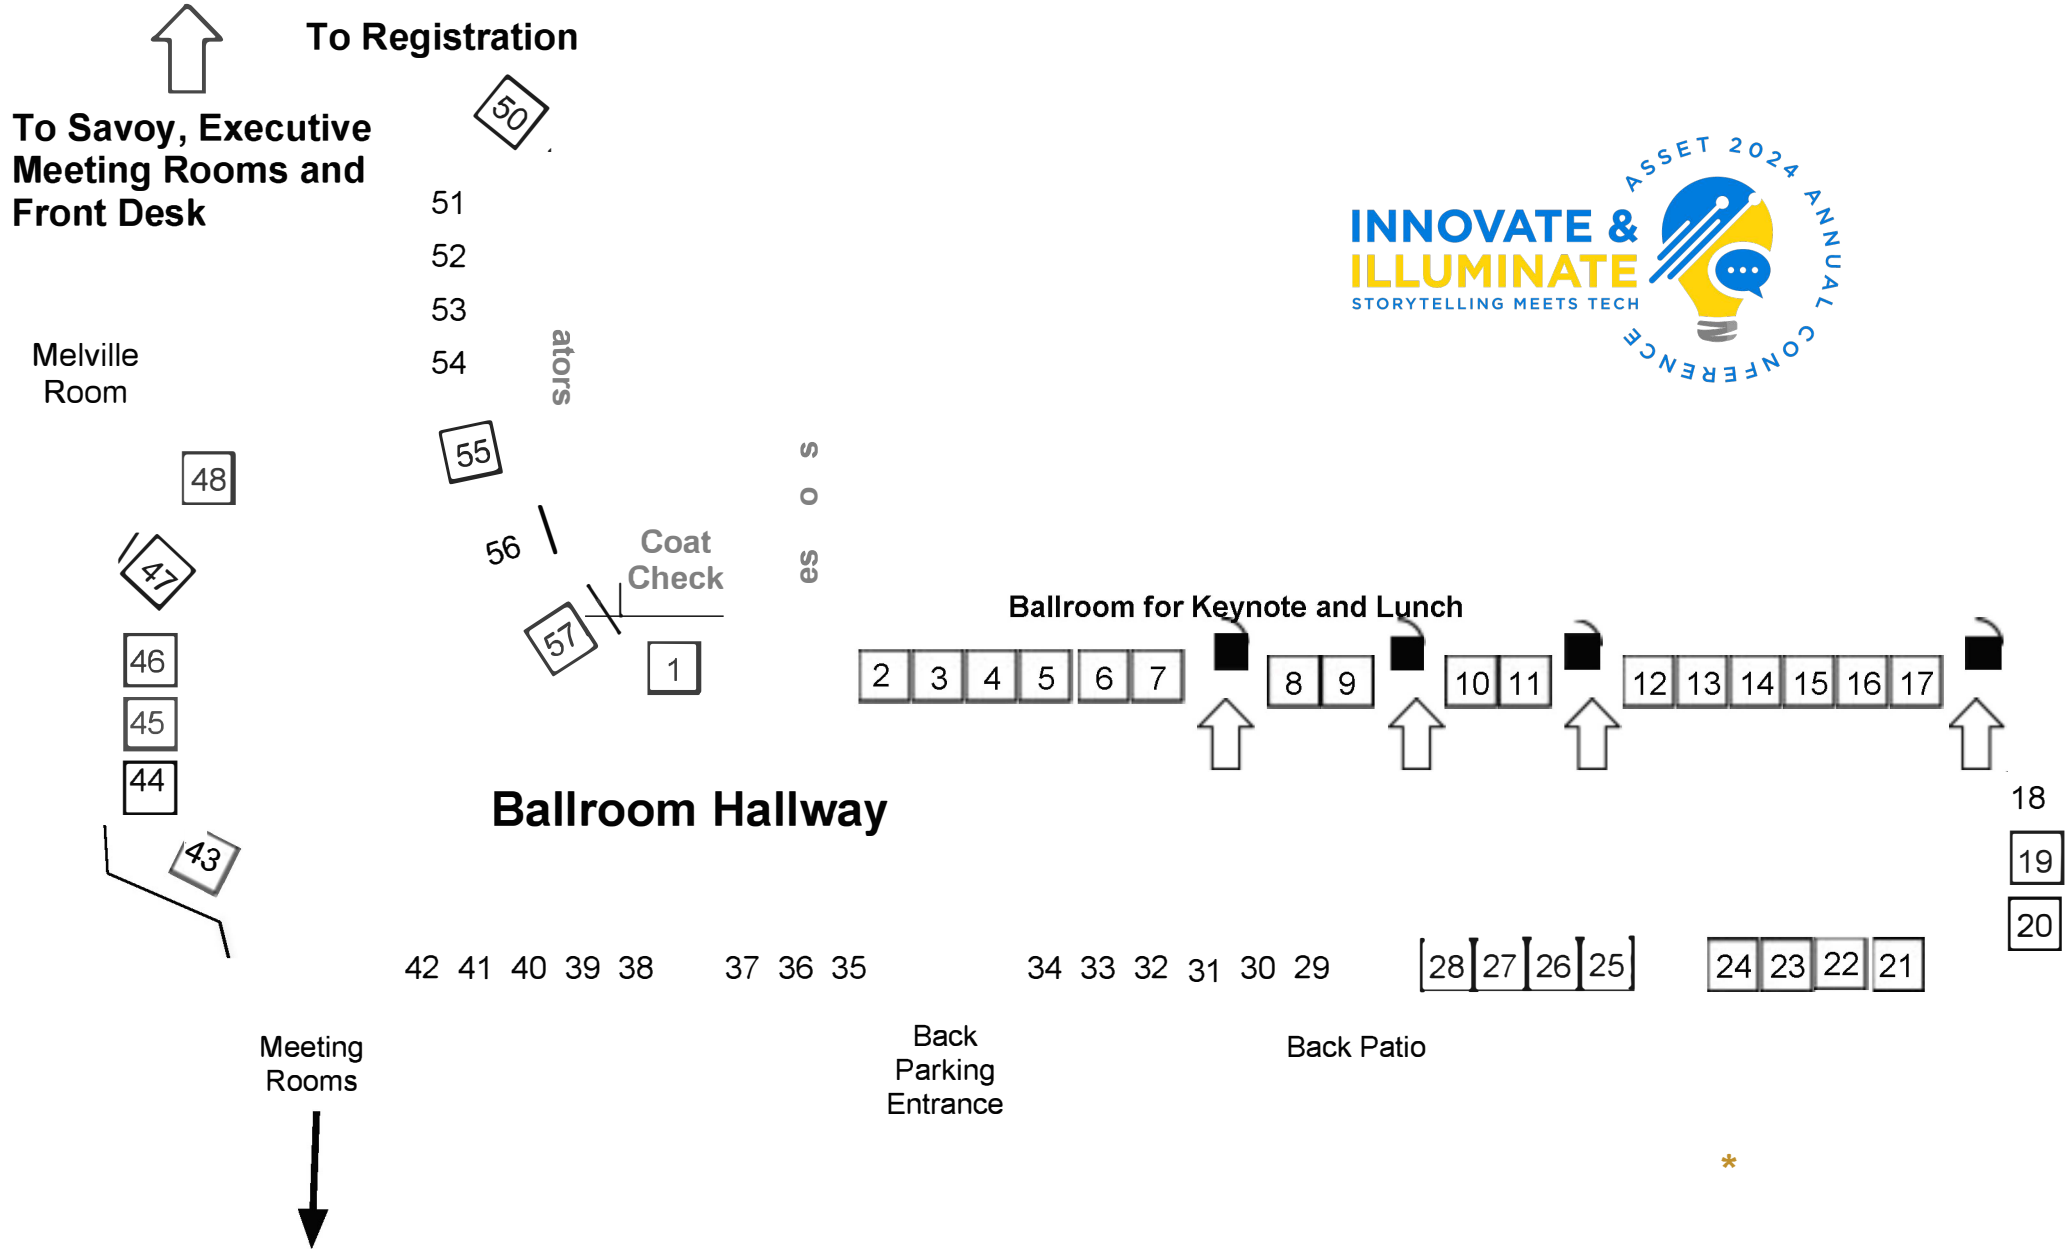

ASSET Conference Exhibitor Guide

below for Lobby/Bar Area)

Serving the educational technology community with our annual Conference!

ASSET Conference Exhibitor Guide

above for Ballroom Hallway Area)

Hotel Front Entrance

To Savoy

To Executive Meeting Rooms

Front Desk

Registration & Packet Pickup

To Ballroom

Serving the educational technology community with our annual Conference!